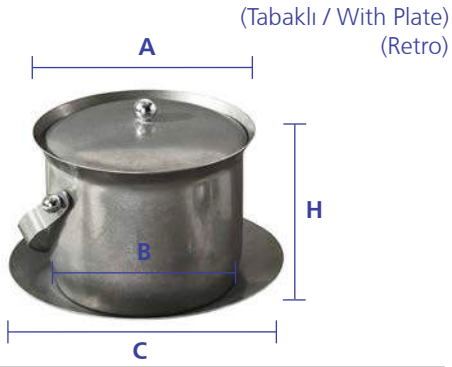

İZOLELİ BUZ KOVASI - ASKILI / INSULATED ICE BUCKET

(Tabaklı / With Plate)

A46006 (Sade / Plain)

- A** - Ø 13,5 cm
B - Ø 11 cm
C - Ø 17 cm
H - 10,5 cm

BUZ KOVASI / ICE BUCKET

İZOLELİ BUZ KOVASI - ASKILI / INSULATED ICE BUCKET